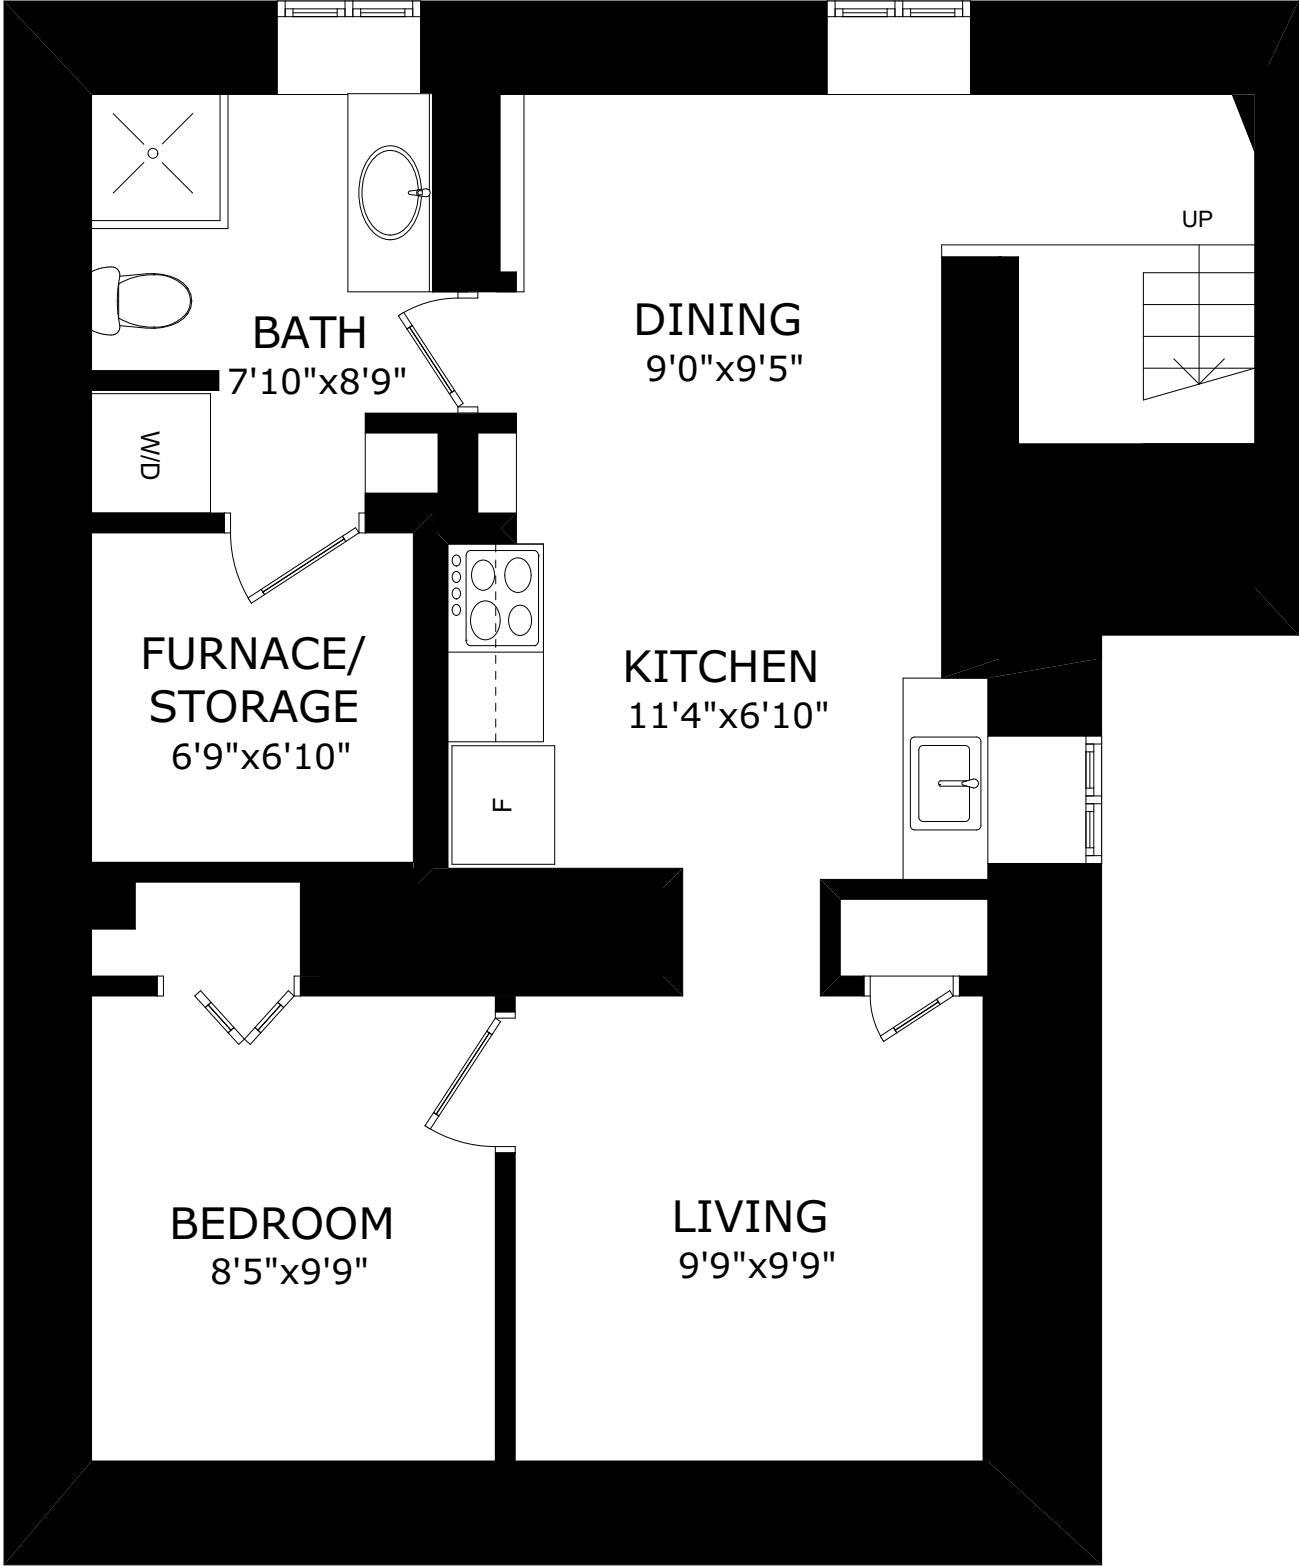

493 CHARLTON AVENUE EAST

493 CHARLTON AVENUE EAST

BASEMENT

SIZE AND LAYOUT ARE APPROXIMATE,
BUYER TO VERIFY SIZES. WWW.HOUSSMAX.CA